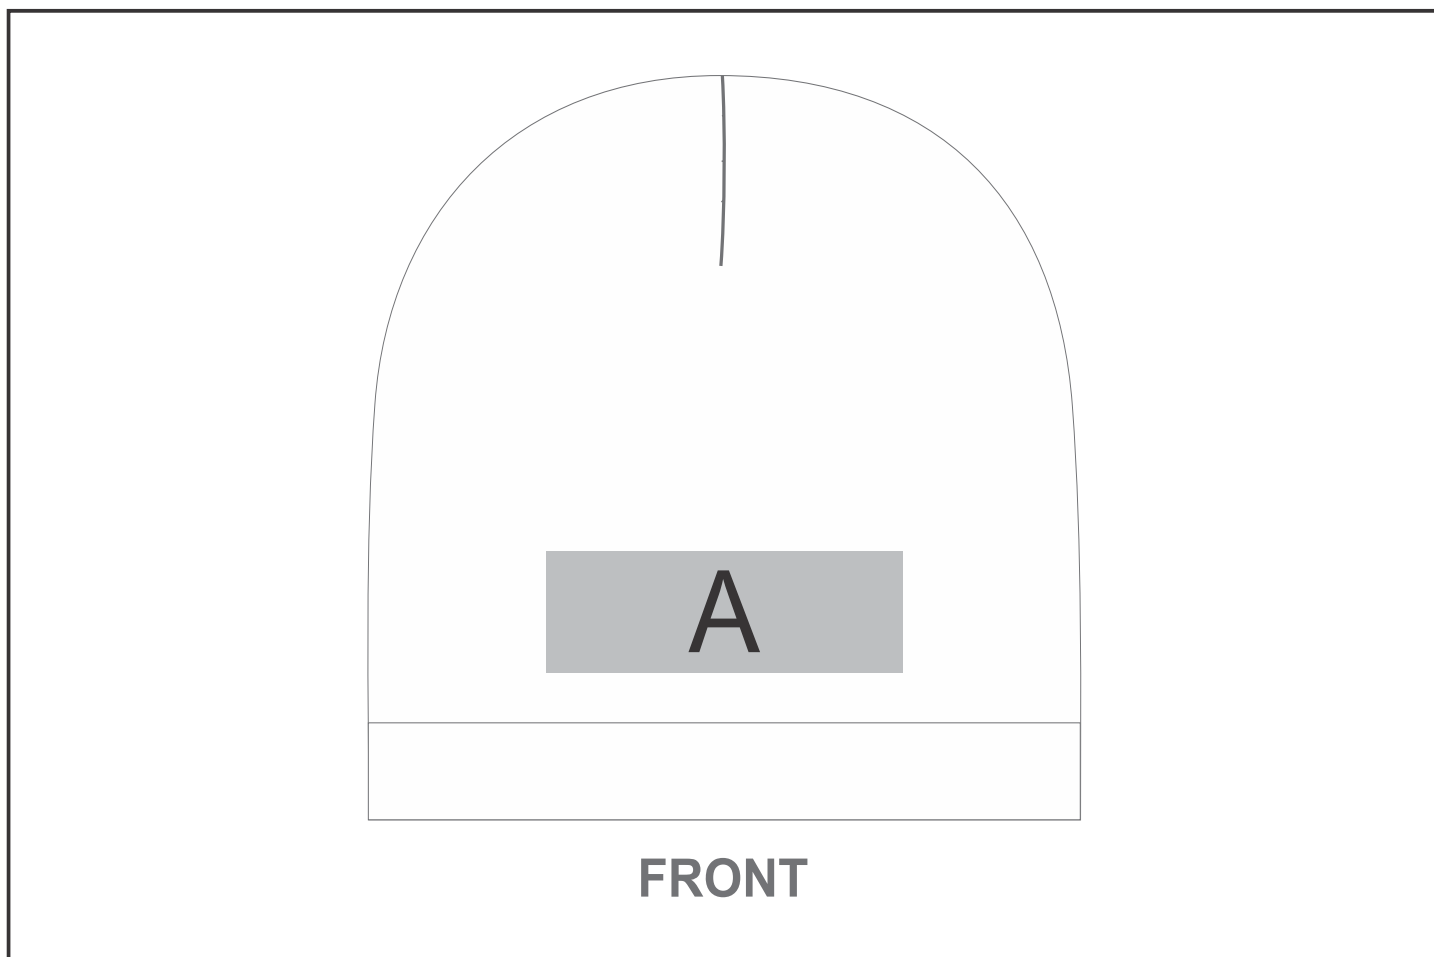

CAP-1750

Solo Beanie

Need to know:

Branding Options:

Position	Branding Method (Branding Code)	No. of Colours	Dimension
A	Embroidery (EM-BEANIES)	N/A	100mm wide x 35mm high